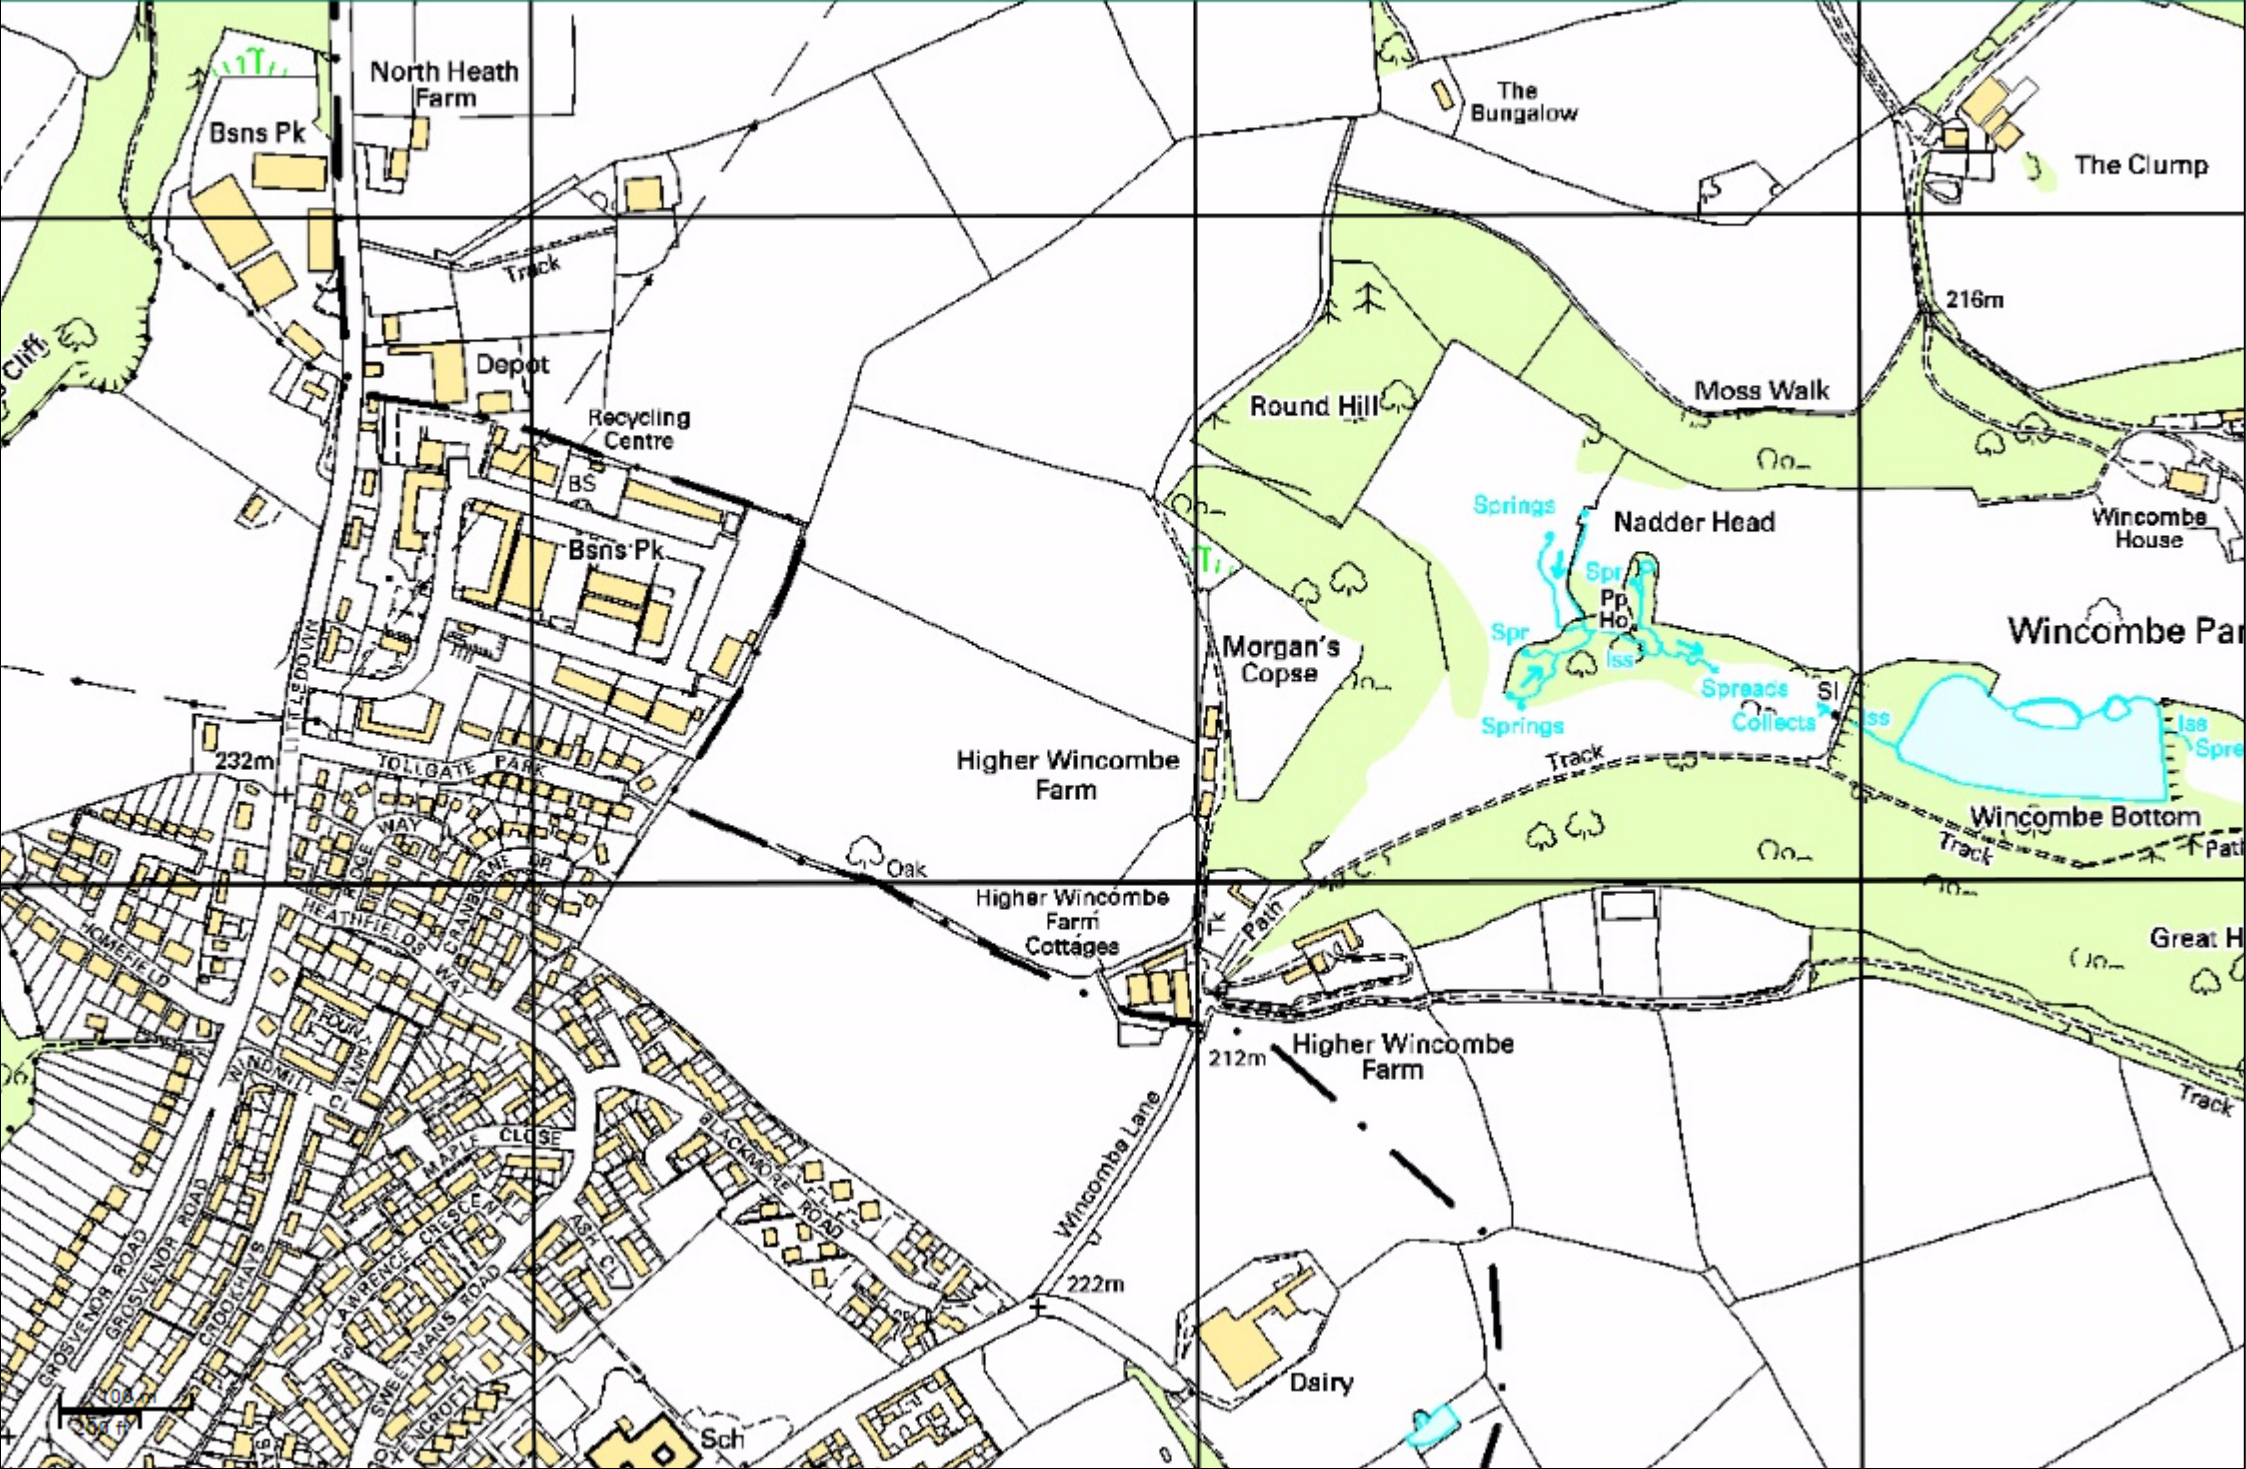

# Shaftesbury A350 SE

North Heath Farm

The Bungalow

The Clump

216m

Moss Walk

Round Hill

Nadder Head

Wincombe House

Wincombe Park

Morgan's Copse

Higher Wincombe Farm

Wincombe Bottom

Great H

Higher Wincombe Farm Cottages

Higher Wincombe Farm

212m

Wincombe Lane

222m

Dairy

100m

Sch