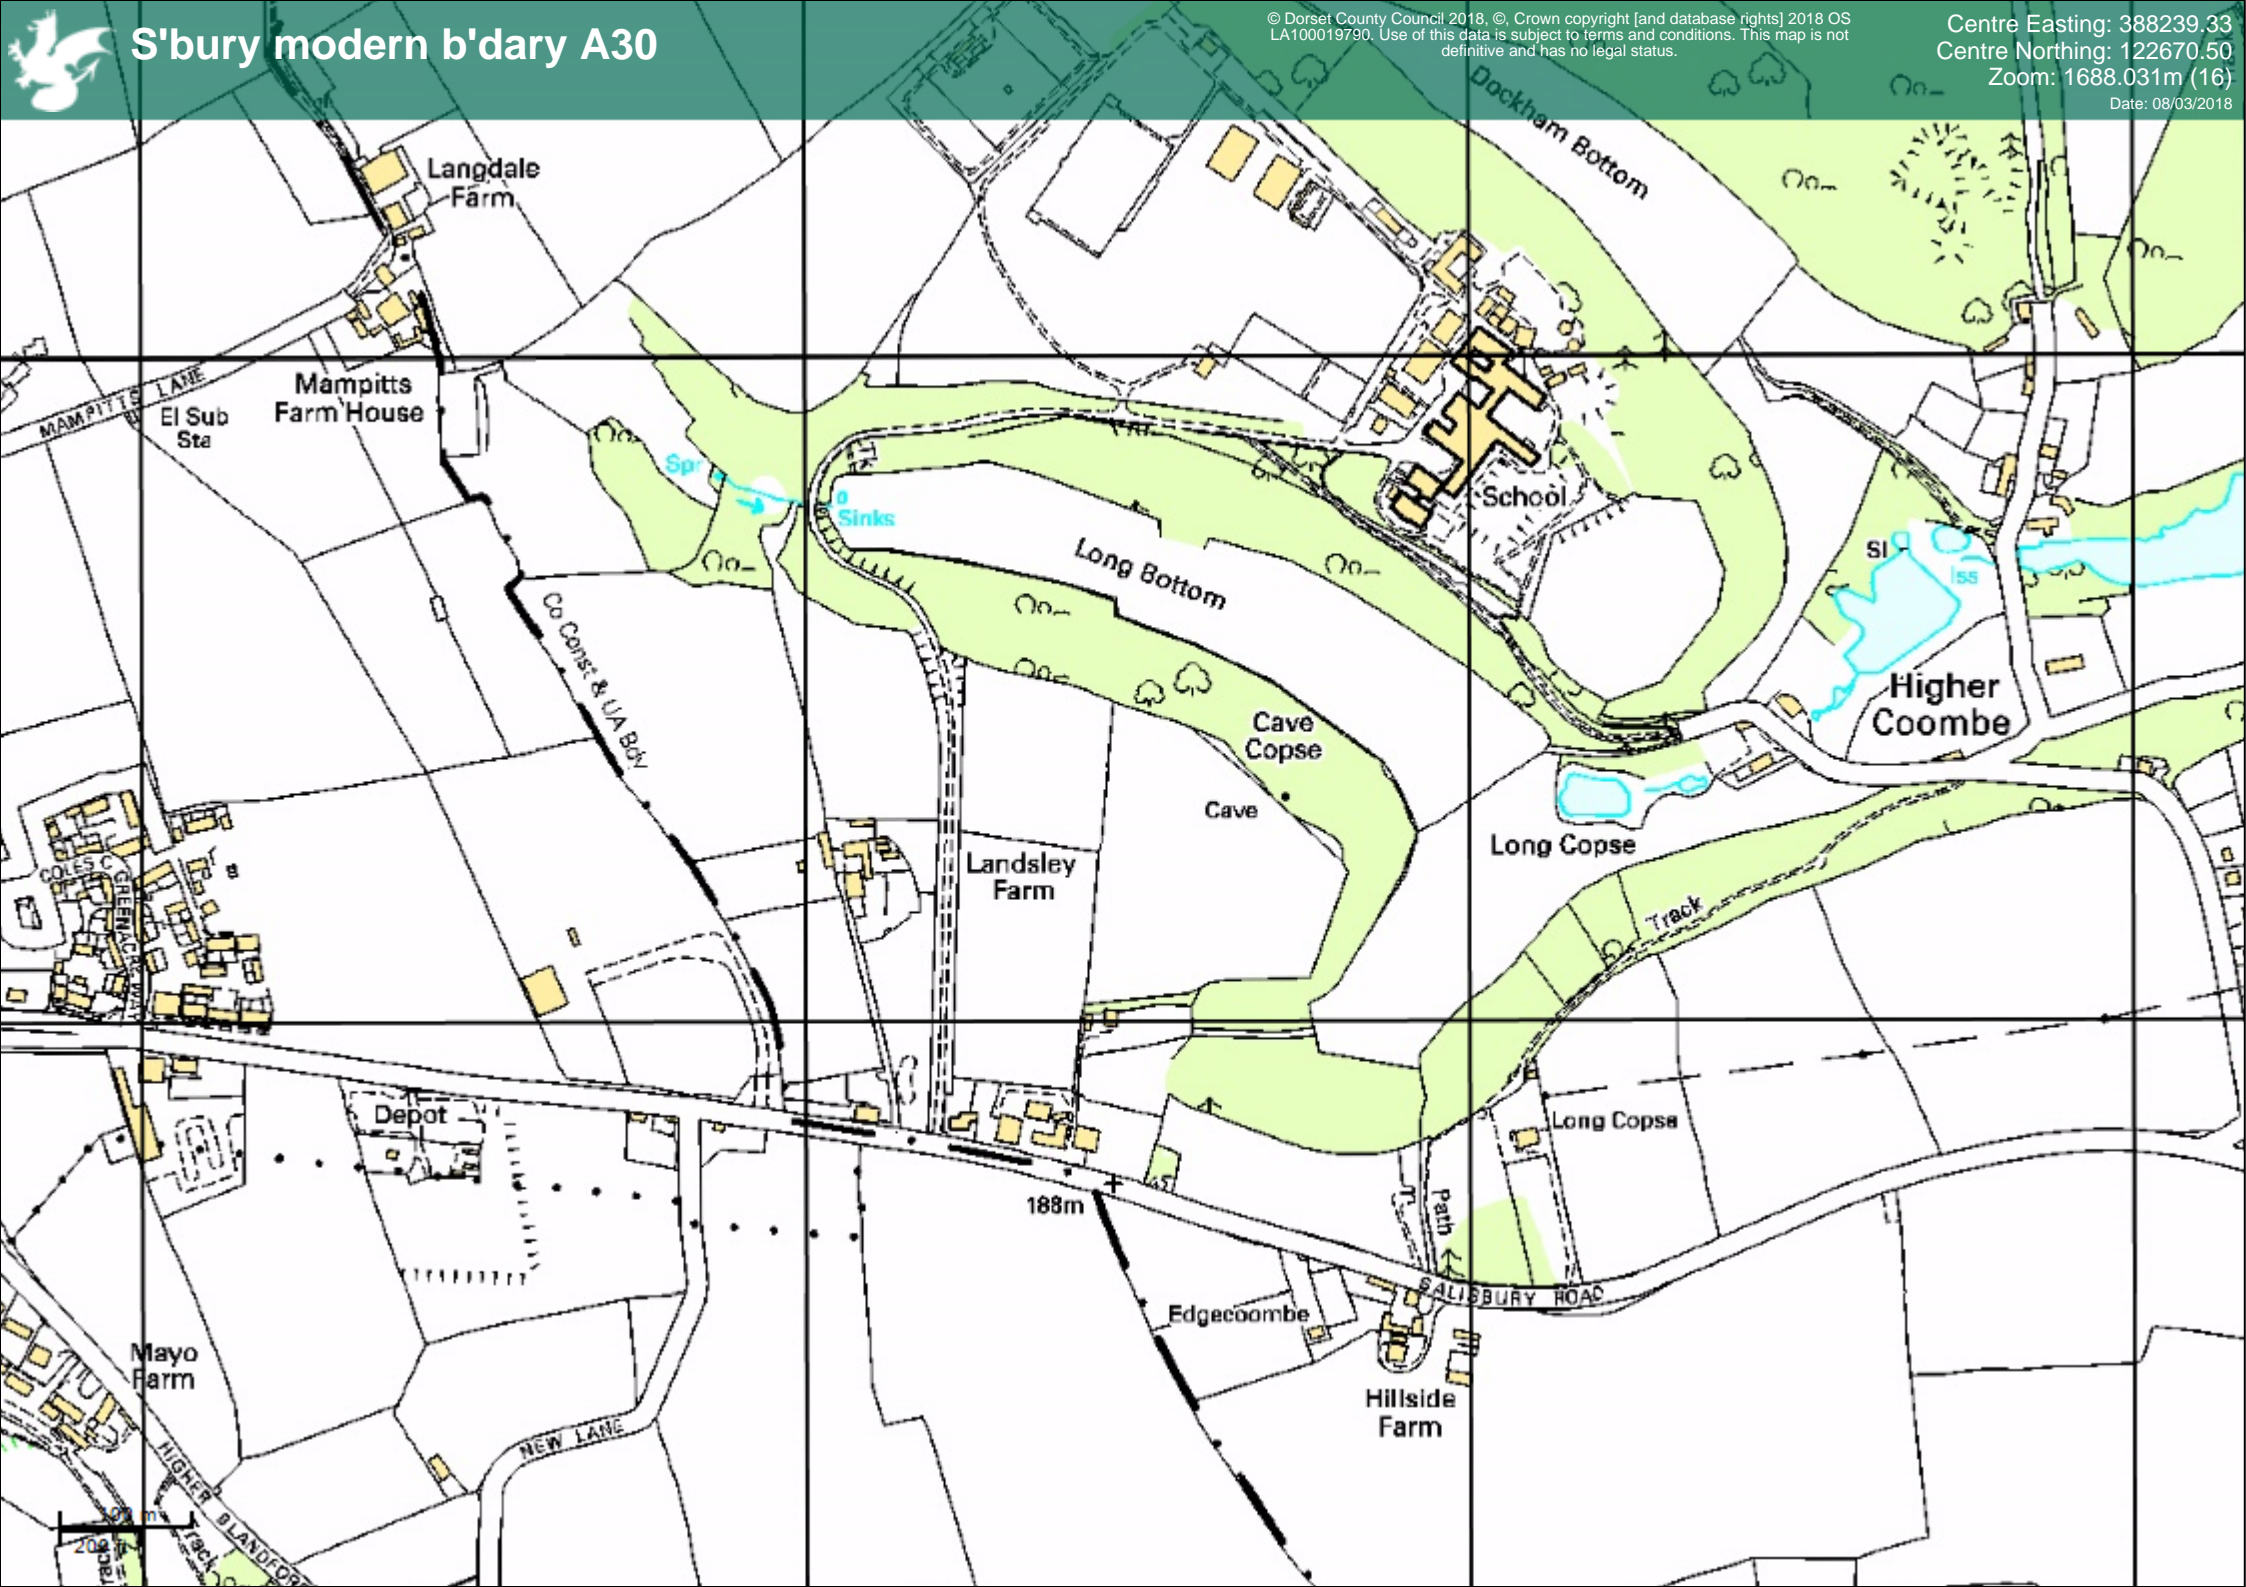

# S'bury modern b'dary A30

Langdale Farm

Mampitts Farm House

School

Higher Coombe

Landsley Farm

Hillside Farm

Edgecombe

Depot

Mayo Farm

188m

SALISBURY ROAD

NEW LANE

HIGHER BLANDFORD

200m

Co Const. & U.A. By

Long Bottom

Cave Copse

Long Copse

Track

Long Copse

path

Sinks

Spr

SI

ISS

Dockham Bottom

MAMPITTS LANE  
El Sub Sta

COLES C  
GREEN C WALK