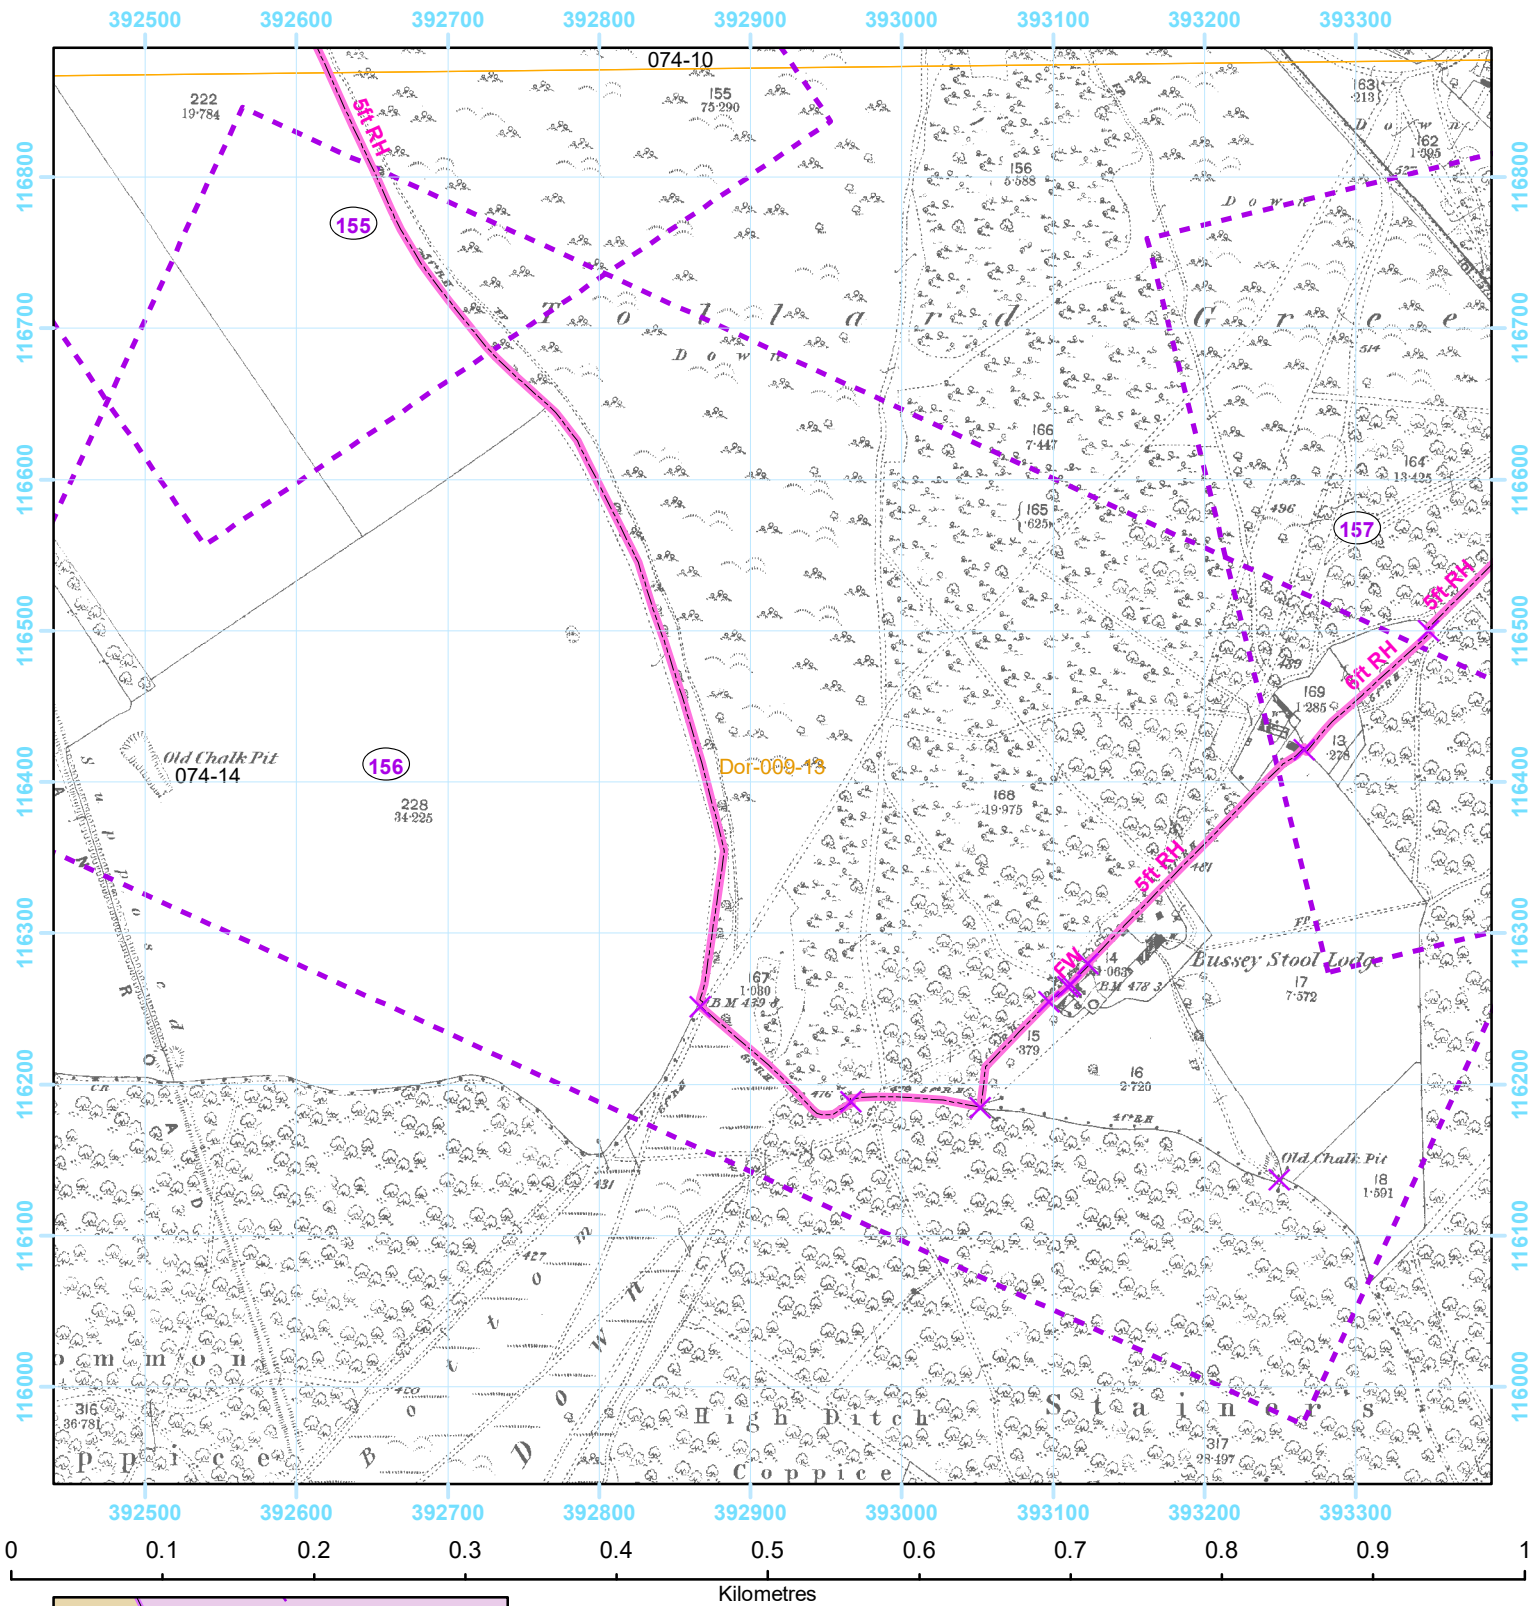

Dorset 1888 Boundary

British National Grid

Kilometres